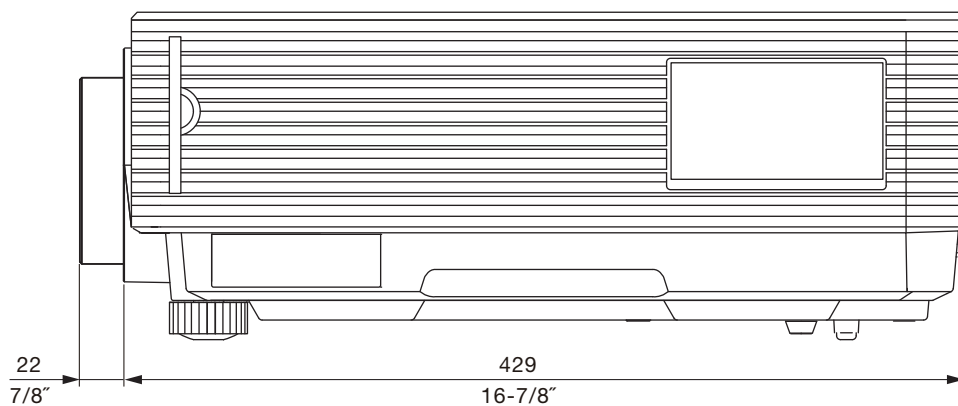

F value:	1.8
Focal distance (f):	11.9 mm
Dimensions (W x H x D):	95 x 95 x 150 mm (3-3/4" x 3-3/4" x 5-29/32")
Weight:	0.8 kg (1.8 lbs)

Dimensions

Illustration shows the lens attached to the PT-DZ6710/DZ6710/DZ6700/DZ6700L/DW6300S/DW6300LS/DW6300K/DW6300LK/D6000S/D6000LS/D6000K/D6000LK.

The illustration shows the lens attached to the PT-D4000.

unit : mm (inch)
NOTE: This illustration is not drawn to scale.

For information on the projection distance, refer to the specifications for the projector to which the lens will be mounted. DLP is a trademark of Texas Instruments. Weights and dimensions shown are approximate. Specifications subject to change without notice.