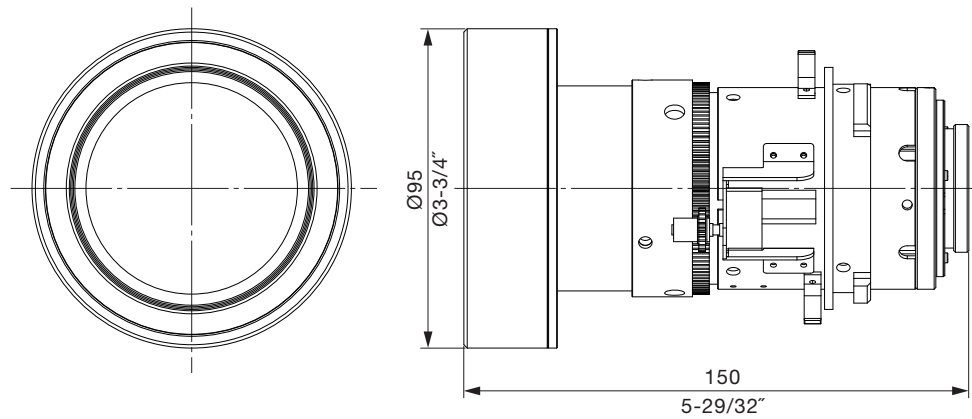

F value:	1.8
Focal distance (f):	11.9 mm
Dimensions (W x H x D):	95 x 95 x 150 mm (3-3/4" x 3-3/4" x 5-29/32")
Weight:	0.8 kg (1.8 lbs)

Dimensions

Illustration shows the lens attached to the PT-DZ6710/DZ6710/DZ6700/DZ6700L/DW6300S/DW6300LS/DW6300K/DW6300LK/D6000S/D6000LS/D6000K/D6000LK.

The illustration shows the lens attached to the PT-D4000.

unit : mm (inch)
NOTE: This illustration is not drawn to scale.

For information on the projection distance, refer to the specifications for the projector to which the lens will be mounted. DLP is a trademark of Texas Instruments. Weights and dimensions shown are approximate. Specifications subject to change without notice.