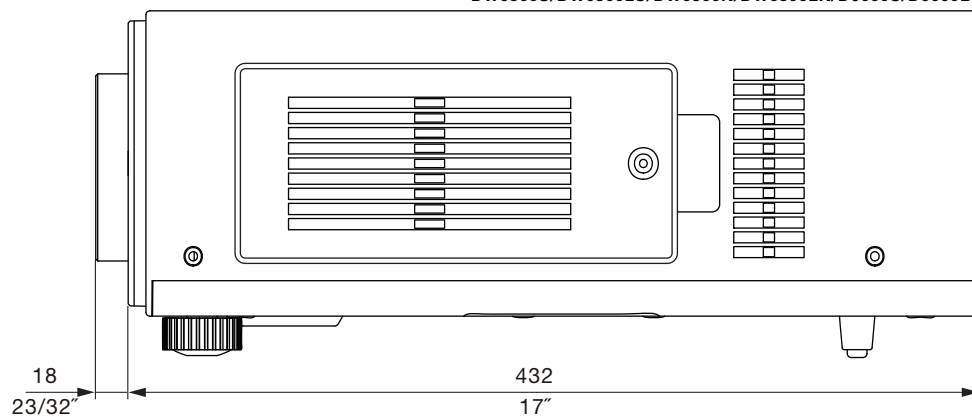

F value:	1.8
Focal distance (f):	11.9 mm
Dimensions (W x H x D):	95 x 95 x 150 mm (3-3/4" x 3-3/4" x 5-29/32")
Weight:	0.8 kg (1.8 lbs)

Dimensions

Illustration shows the lens attached to the PT-DZ6710/DZ6710/DZ6700/DZ6700L/DW6300S/DW6300LS/DW6300K/DW6300LK/D6000S/D6000LS/D6000K/D6000LK.

The illustration shows the lens attached to the PT-D4000.

unit : mm (inch)
NOTE: This illustration is not drawn to scale.

For information on the projection distance, refer to the specifications for the projector to which the lens will be mounted. DLP is a trademark of Texas Instruments. Weights and dimensions shown are approximate. Specifications subject to change without notice.